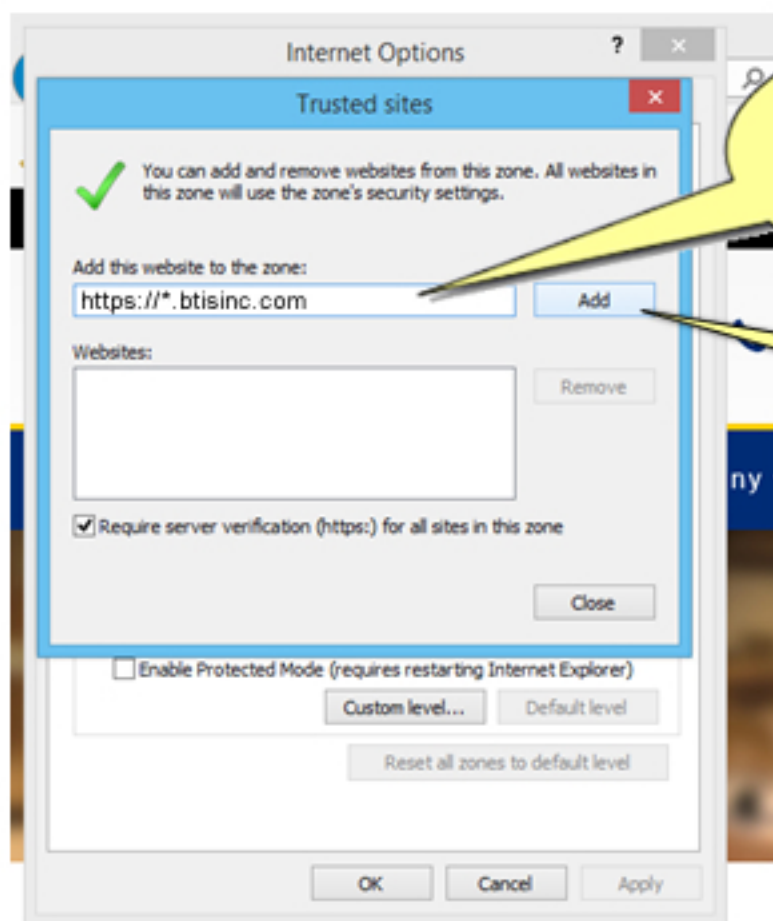

IMPORTANT
Erase any pre-filled contents
in this entry box and enter:
https://*.btisinc.com

Click the
Add button

Once https://*.btisinc.com has been added to your trusted sites you can close the Trusted sites window and click OK on the Internet Options window. If you have any further login issues, please contact us at 877.649.6682.